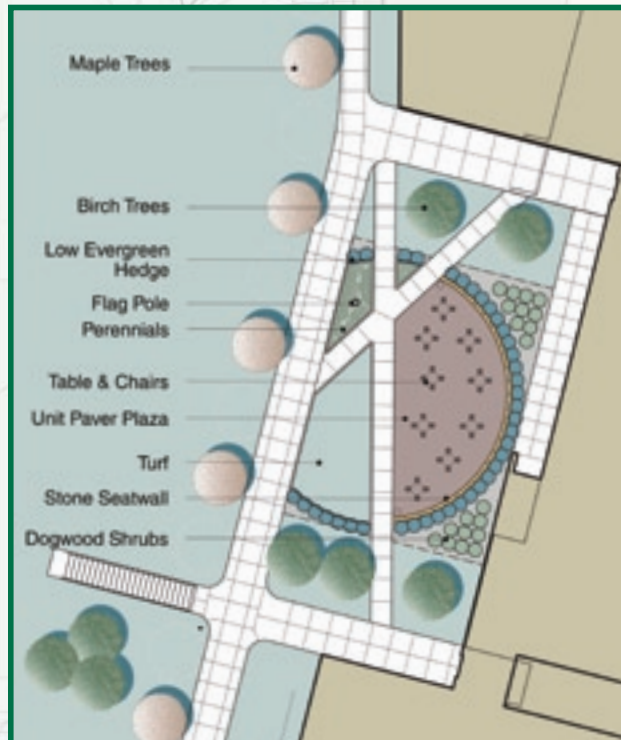

Become Part of the Landscape at Edina High School

Reserve Your Personalized Paver Now!

For a limited time, the Edina Education Fund has the opportunity to help Edina Public Schools through offering personalized pavers to our community of donors. These pavers will be permanently installed in the new Fick Plaza, a beautiful outside gathering space at Edina High School designed for use by the entire community. This visible gift is a wonderful way to honor family, students, alumni, special teachers or friends.

Fick Plaza at Edina High School

Fick Plaza lies on the west side of Edina High School, midway between the main entrance and the theater entry, overlooking the athletic fields. Designed as an outdoor gathering space,

it will feature many varieties of trees and perennials, as well as provide seating for students, family and friends. The Edina Education Fund is thrilled to have the opportunity to offer these personalized pavers as part of this scenic public space.

About the Personalized Pavers

Each paver will be 12 inches square and made of tinted concrete. The pavers will be engraved with up to 60 characters. Inscription letter size will be determined by the length of the inscription.

There are 1400 pavers planned for Fick Plaza, and they are available only through the Edina Education Fund on a first-come, first-serve basis.

LANDSCAPE ARCHITECT'S RENDERING
FICK PLAZA AT EDINA HIGH SCHOOL

How to Order Your Paver

Reserve your personalized paver today by using the enclosed order form, calling our office at 952-848-4222, or visiting our website at www.edinaedfund.com.

Pavers are available for a donation of $500* to the Edina Education Fund, a 501(c)(3) non-profit organization.

Each paver ordered requires a separate order form. For additional forms contact the Edina Education Fund office at 952-848-4222.

Pavers will be placed in the order they are received. If you are ordering multiple pavers, and want them placed together, please submit orders together.

Installation is scheduled for the fall of 2006, with an opening celebration planned for all donors. Your gift of $500* to the Edina Education Fund will reserve your paver now for future generations to see.

Reserve your paver now to guarantee pricing and availability!
Order by mail, at www.edinaedfund.com, or call 952-848-4222.

* Plus additional engraving fees, if applicable.